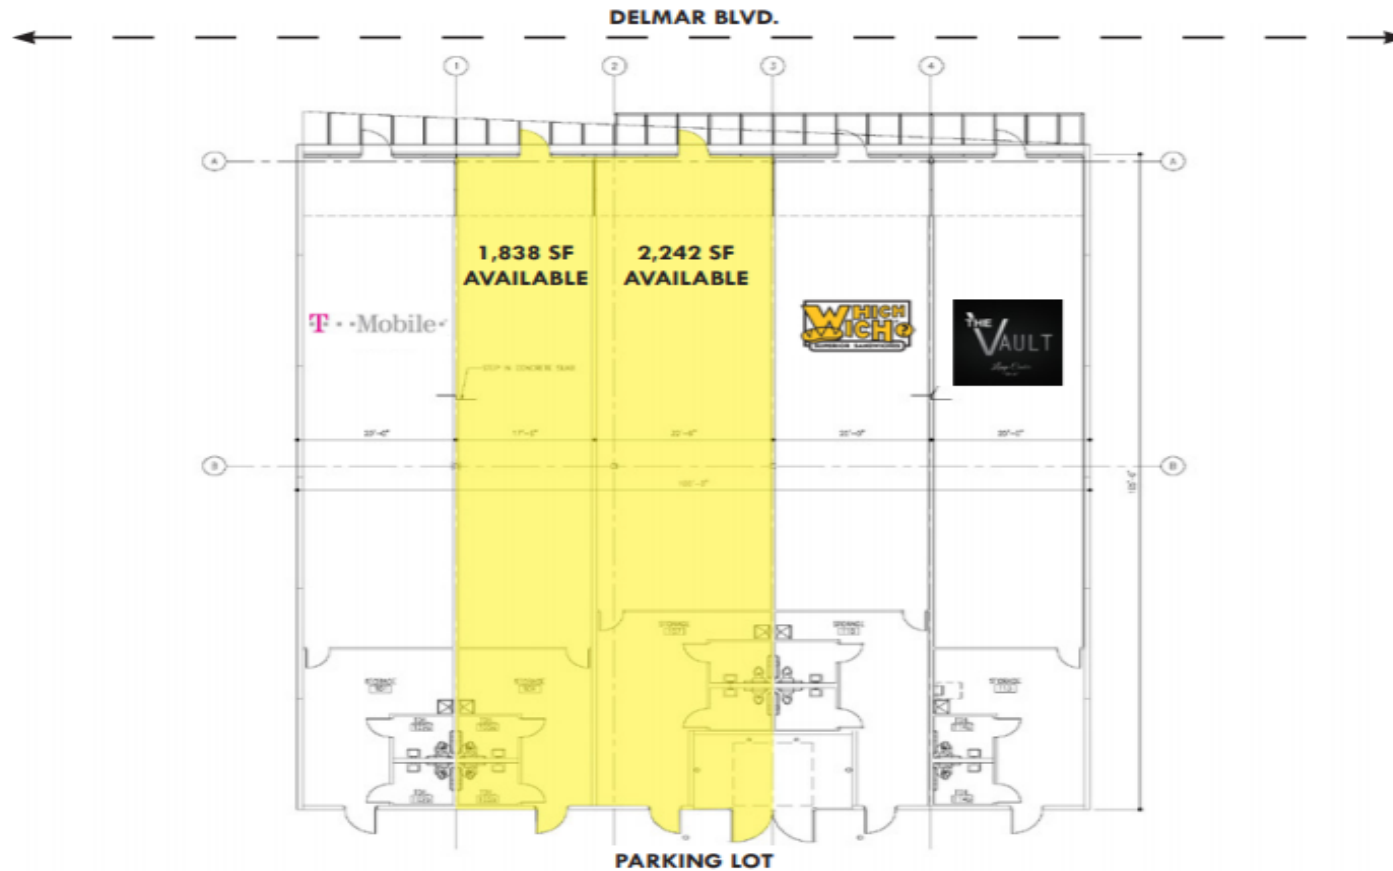

The Delmar Loop

6662 Delmar, University City, MO

For information contact: Thomas A. Egan (314) 725-1997

Wm. Boudoures Co.—8029 Clayton Road—St. Louis, MO 63117—(314) 725-1997—www.boudoures.com