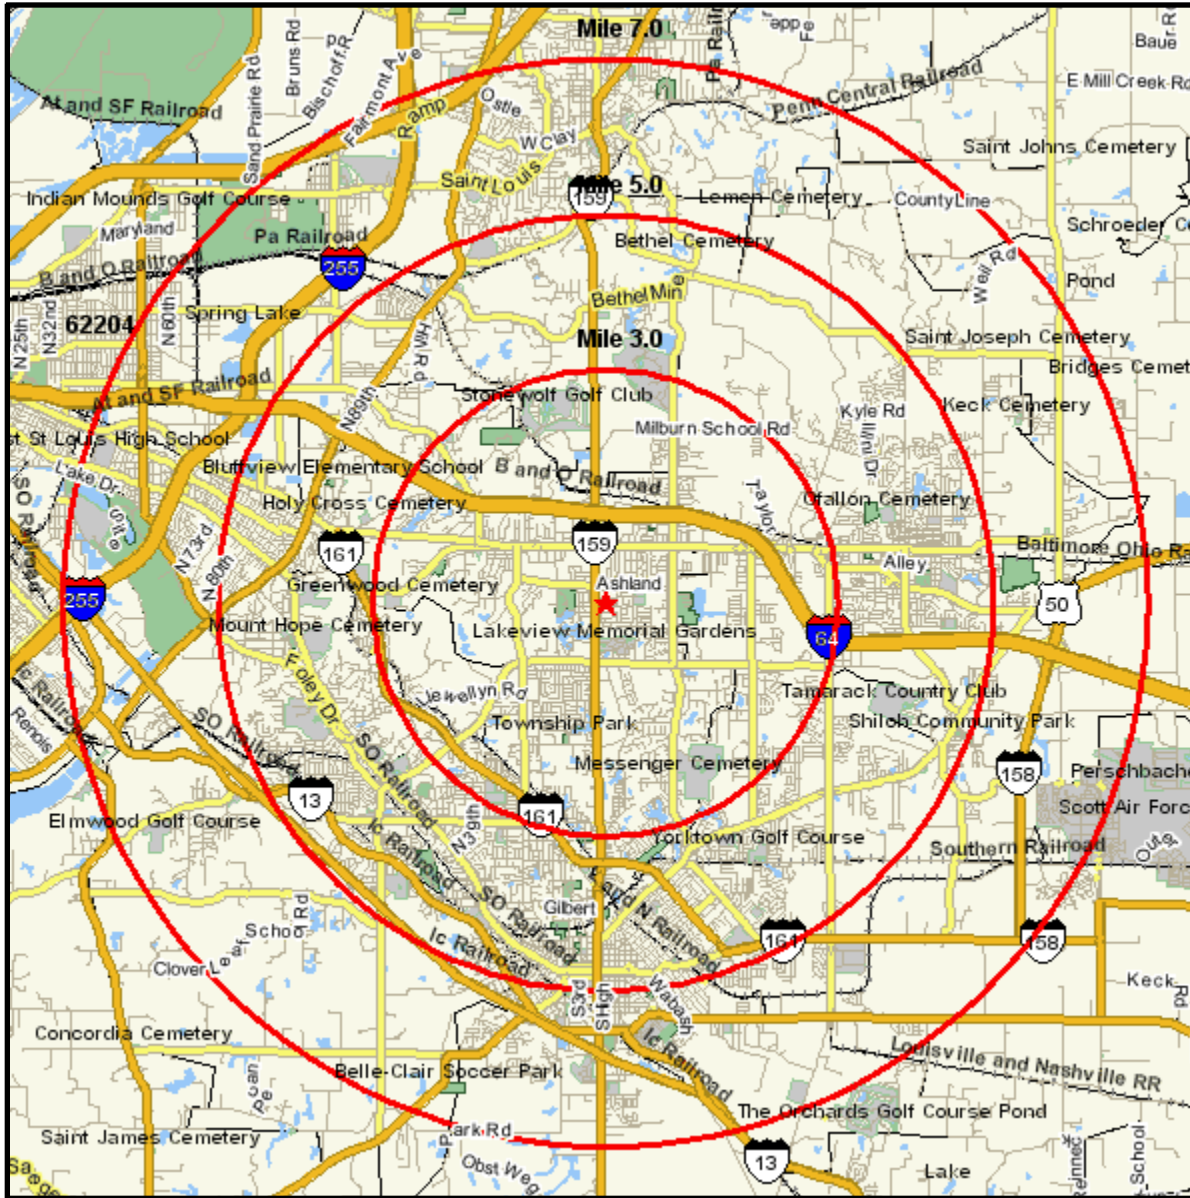

# Area Map

Prepared For: Wm. Boudoures Co.

Order #: 970090558  
Site: 01

N ILLINOIS ST AT FRANK SCOTT PKWY  
W  
FAIRVIEW HEIGHTS, IL 62208  
Coord: 38.582180, -89.982289  
Radius - See Appendix for Details

# Area Map

Prepared For: Wm. Boudoures Co.

Order #: 970090558  
Site: 01

## Appendix: Area Listing

#### Radius Definition:

N ILLINOIS ST AT FRANK SCOTT PKWY W	Center Point:	38.582180	-89.982289
FAIRVIEW HEIGHTS, IL 62208	Circle/Band:	0.00 -	3.00