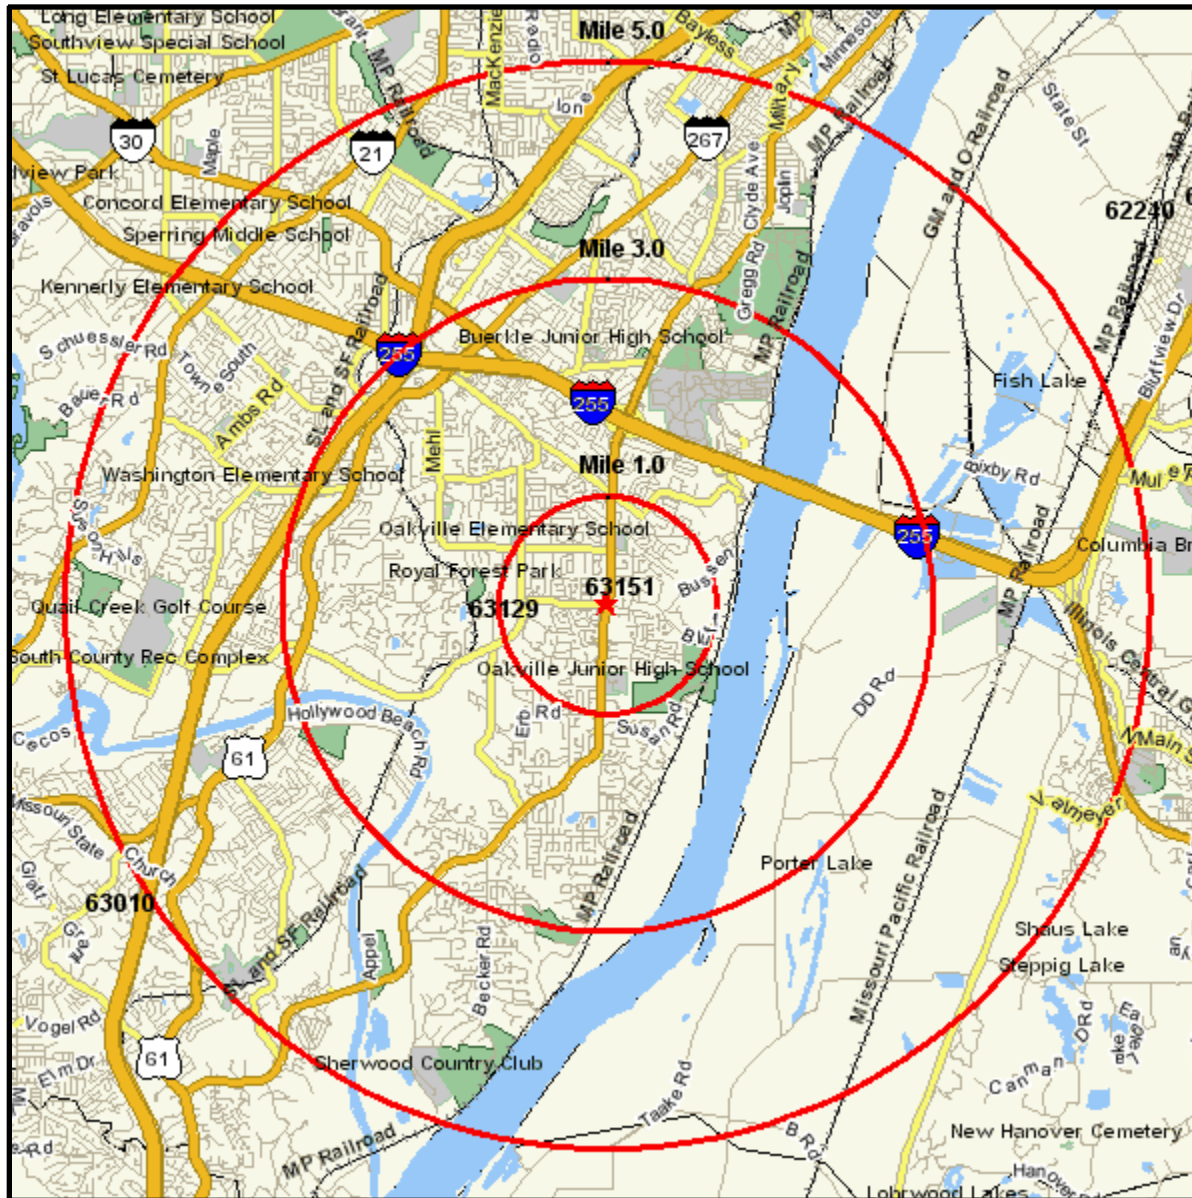

Area Map

Prepared For:

Order #: 968928878
Site: 01

TELEGRAPH RD AT BAUMGARTNER RD
SAINT LOUIS, MO 63101
Coord: 38.470298, -90.304946
Radius - See Appendix for Details

Area Map

Prepared For:

Order #: 968928878
Site: 01

Appendix: Area Listing

Area Name:

Type: Radius 1

Radius Definition:

TELEGRAPH RD AT BAUMGARTNER RD	Center Point:	38.470298	-90.304946
SAINT LOUIS, MO 63101	Circle/Band:	0.00 -	1.00

Area Name:

Type: Radius 2

Radius Definition:

TELEGRAPH RD AT BAUMGARTNER RD	Center Point:	38.470298	-90.304946
SAINT LOUIS, MO 63101	Circle/Band:	0.00 -	3.00

Area Name:

Type: Radius 3

Radius Definition:

TELEGRAPH RD AT BAUMGARTNER RD	Center Point:	38.470298	-90.304946
SAINT LOUIS, MO 63101	Circle/Band:	0.00 -	5.00