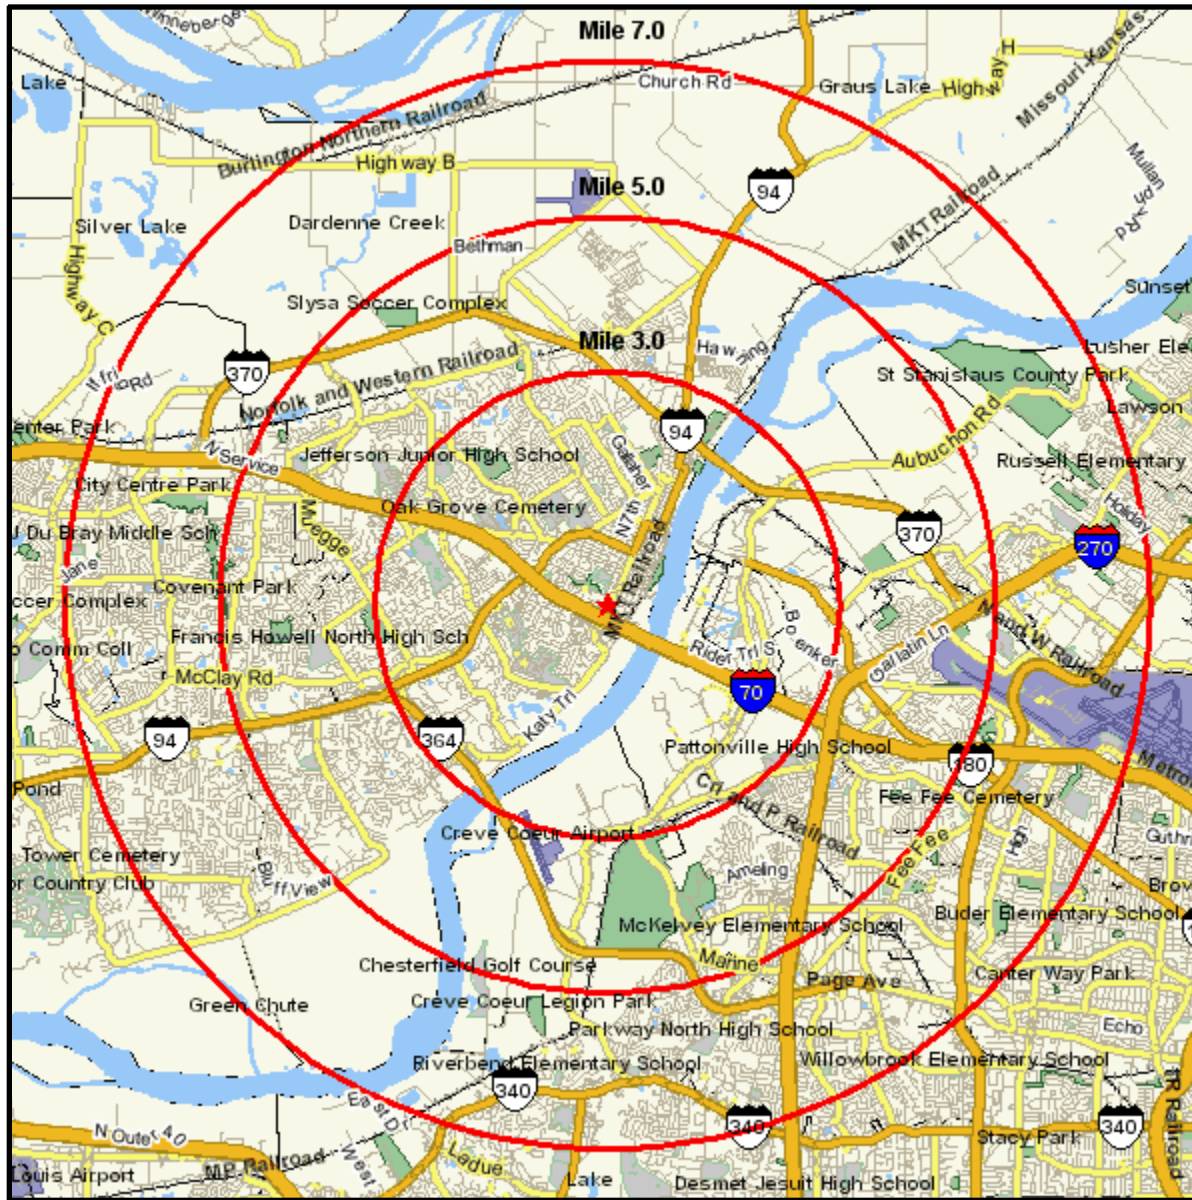

Area Map

Prepared For:

Order #: 969946120
Site: 01

1355 S 5TH ST
SAINT CHARLES, MO 63301-2457
Coord: 38.771169, -90.493213
Radius - See Appendix for Details

Area Map

Prepared For:

Order #: 969946120
Site: 01

Appendix: Area Listing

Area Name:

Type: Radius 1

Radius Definition:

1355 S 5TH ST	Center Point:	38.771169	-90.493213
SAINT CHARLES, MO 63301-2457	Circle/Band:	0.00 -	3.00

Area Name:

Type: Radius 2

Radius Definition:

1355 S 5TH ST	Center Point:	38.771169	-90.493213
SAINT CHARLES, MO 63301-2457	Circle/Band:	0.00 -	5.00

Area Name:

Type: Radius 3

Radius Definition:

1355 S 5TH ST	Center Point:	38.771169	-90.493213
SAINT CHARLES, MO 63301-2457	Circle/Band:	0.00 -	7.00