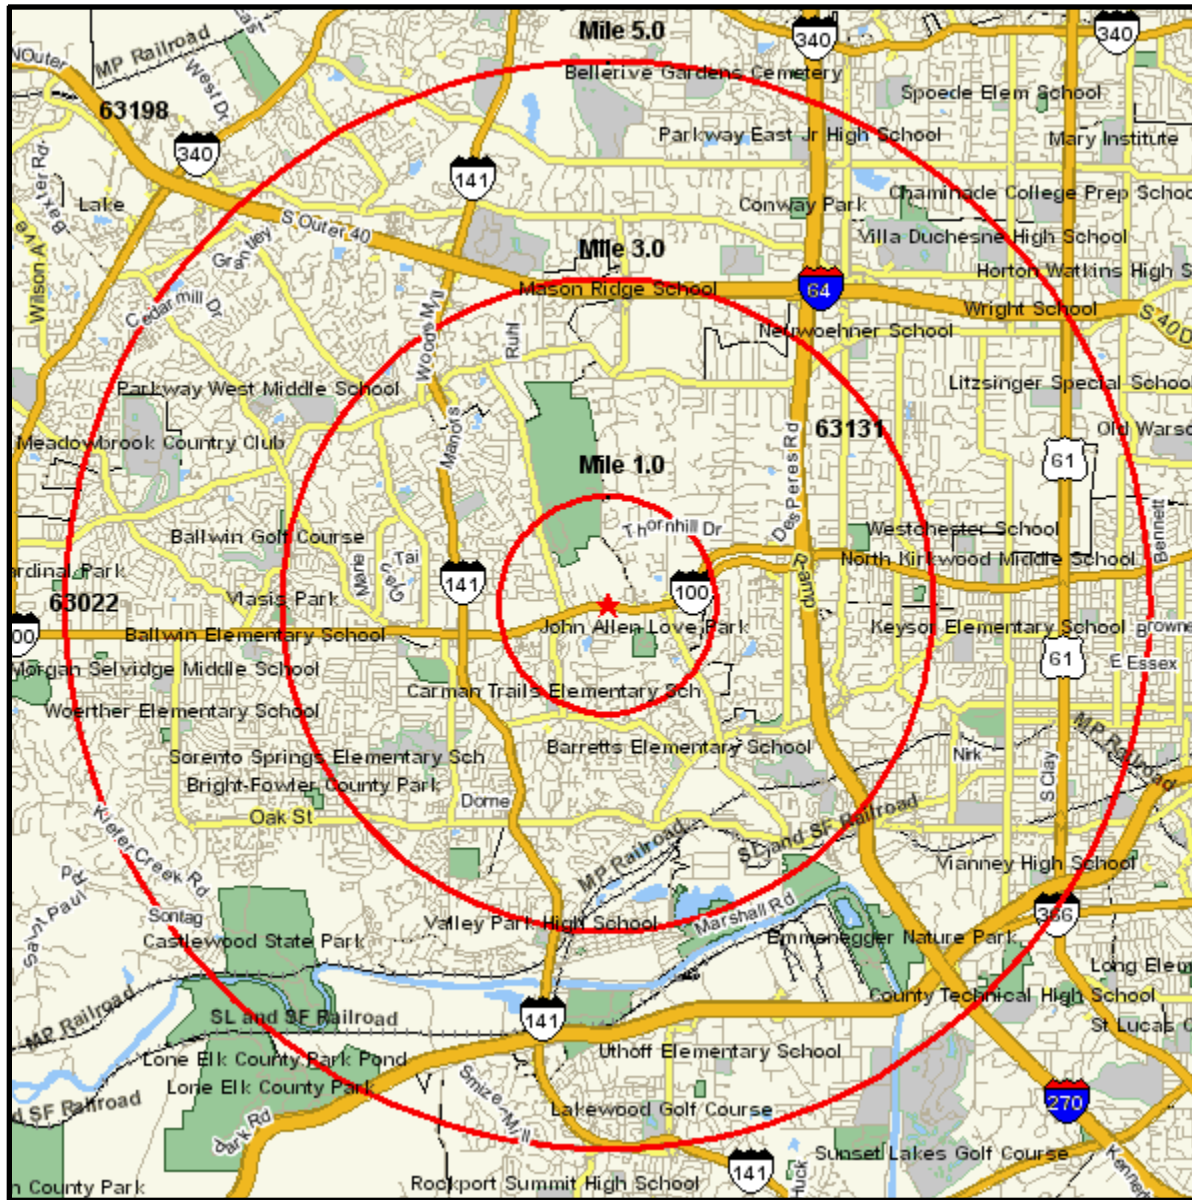

Area Map

Prepared For:

Order #: 968892885
Site: 01

13901 MANCHESTER RD
BALLWIN, MO 63011-4505
Coord: 38.596641, -90.484026
Radius - See Appendix for Details

Area Map

Prepared For:

Order #: 968892885
Site: 01

Appendix: Area Listing

Area Name:

Type: Radius 1

Radius Definition:

13901 MANCHESTER RD
BALLWIN, MO 63011-4505

Center Point: 38.596641 -90.484026
Circle/Band: 0.00 - 1.00

Area Name:

Type: Radius 2

Radius Definition:

13901 MANCHESTER RD
BALLWIN, MO 63011-4505

Center Point: 38.596641 -90.484026
Circle/Band: 0.00 - 3.00

Area Name:

Type: Radius 3

Radius Definition:

13901 MANCHESTER RD
BALLWIN, MO 63011-4505

Center Point: 38.596641 -90.484026
Circle/Band: 0.00 - 5.00