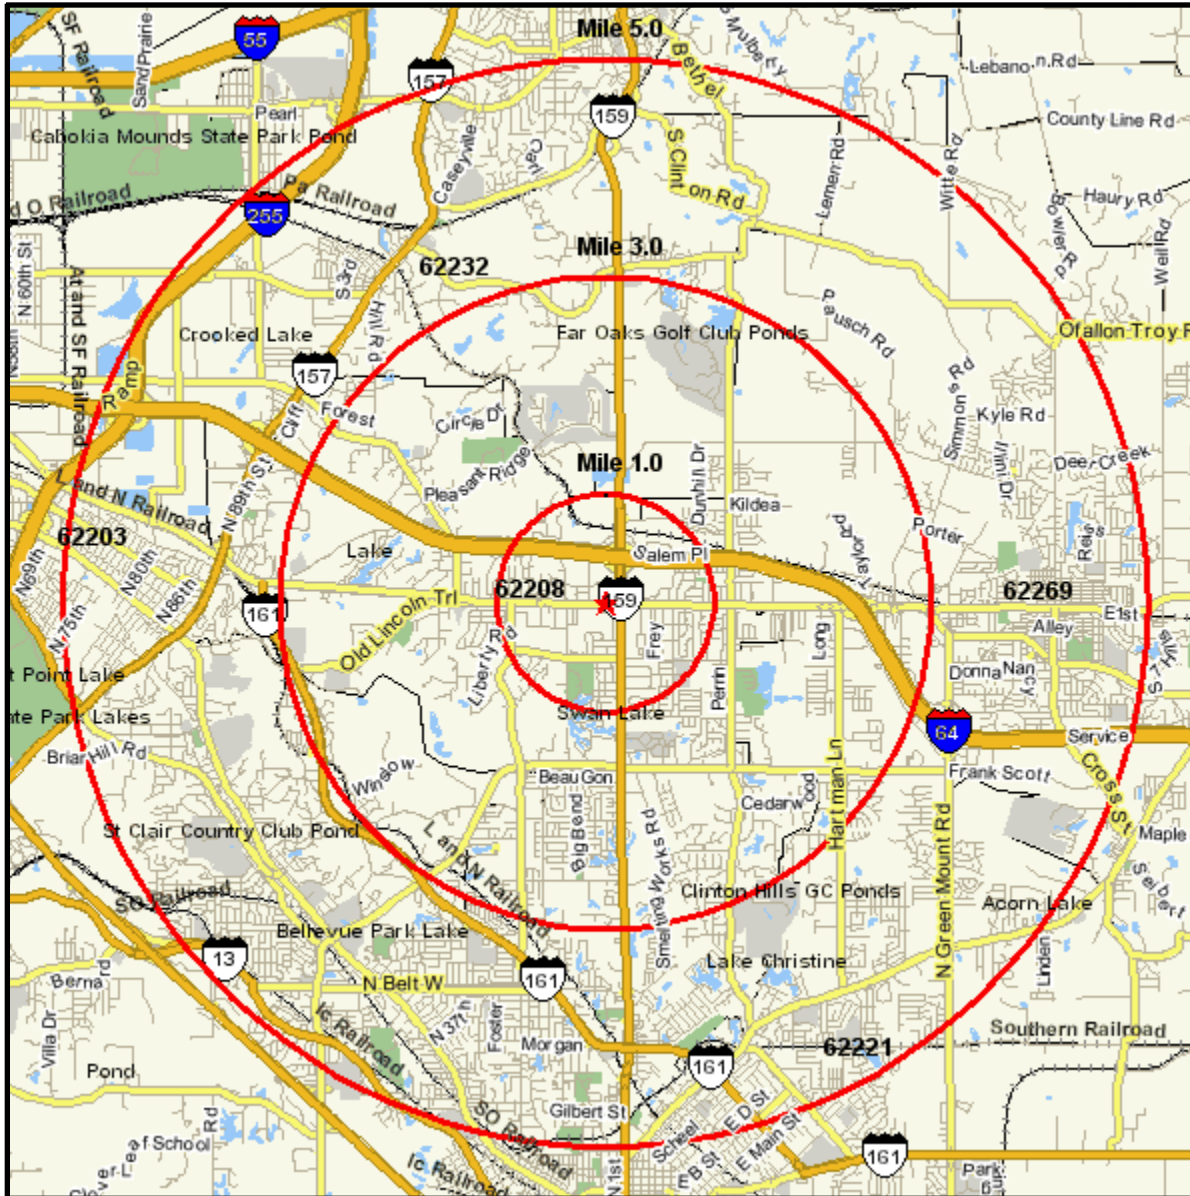

Area Map

Prepared For:

Order #: 969369909
Site: 01

10899 LINCOLN TRL
FAIRVIEW HEIGHTS, IL 62208-2009
Coord: 38.592932, -89.987438
Radius - See Appendix for Details

Area Map

Prepared For:

Order #: 969369909
Site: 01

Appendix: Area Listing

Area Name:

Type: Radius 1

Radius Definition:

10899 LINCOLN TRL	Center Point:	38.592932	-89.987438
FAIRVIEW HEIGHTS, IL 62208-2009	Circle/Band:	0.00 -	1.00

Area Name:

Type: Radius 2

Radius Definition:

10899 LINCOLN TRL	Center Point:	38.592932	-89.987438
FAIRVIEW HEIGHTS, IL 62208-2009	Circle/Band:	0.00 -	3.00

Area Name:

Type: Radius 3

Radius Definition:

10899 LINCOLN TRL	Center Point:	38.592932	-89.987438
FAIRVIEW HEIGHTS, IL 62208-2009	Circle/Band:	0.00 -	5.00