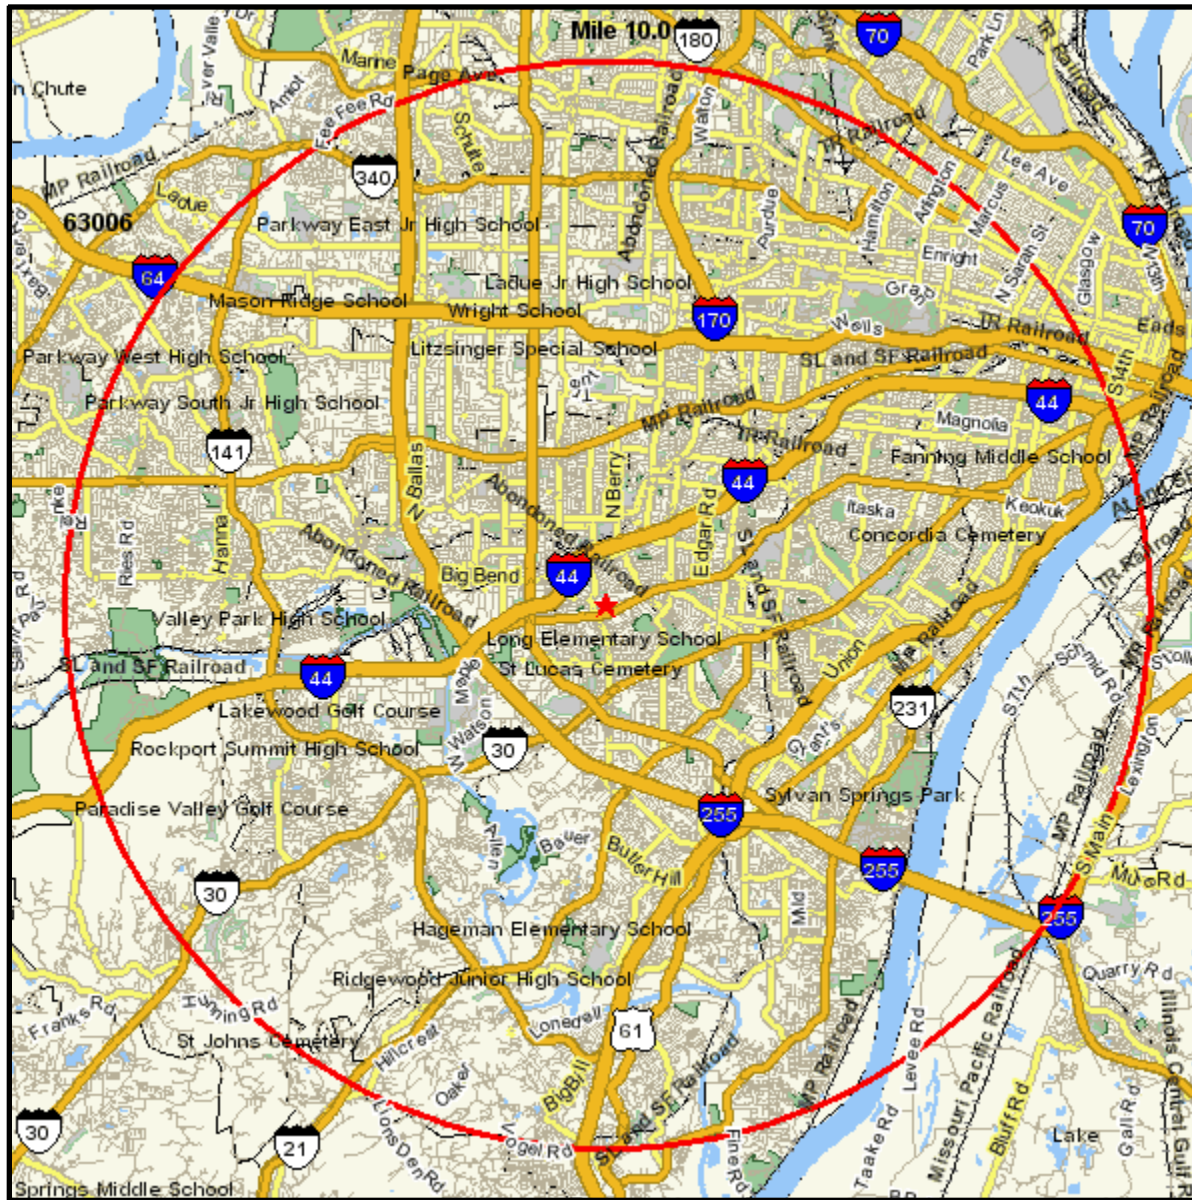

# Area Map

Prepared For: Wm. Boudoures Co.

Order #: 969874758  
Site: 01

15 CRESTWOOD PLZ  
SAINT LOUIS, MO 63126-1702  
Coord: 38.559852, -90.380271  
Radius - See Appendix for Details

## Appendix: Area Listing

### Area Name:

Type: Radius 1

### Radius Definition:

15 CRESTWOOD PLZ  
SAINT LOUIS, MO 63126-1702

Center Point:	38.559852		-90.380271
Circle/Band:	0.00	-	10.00