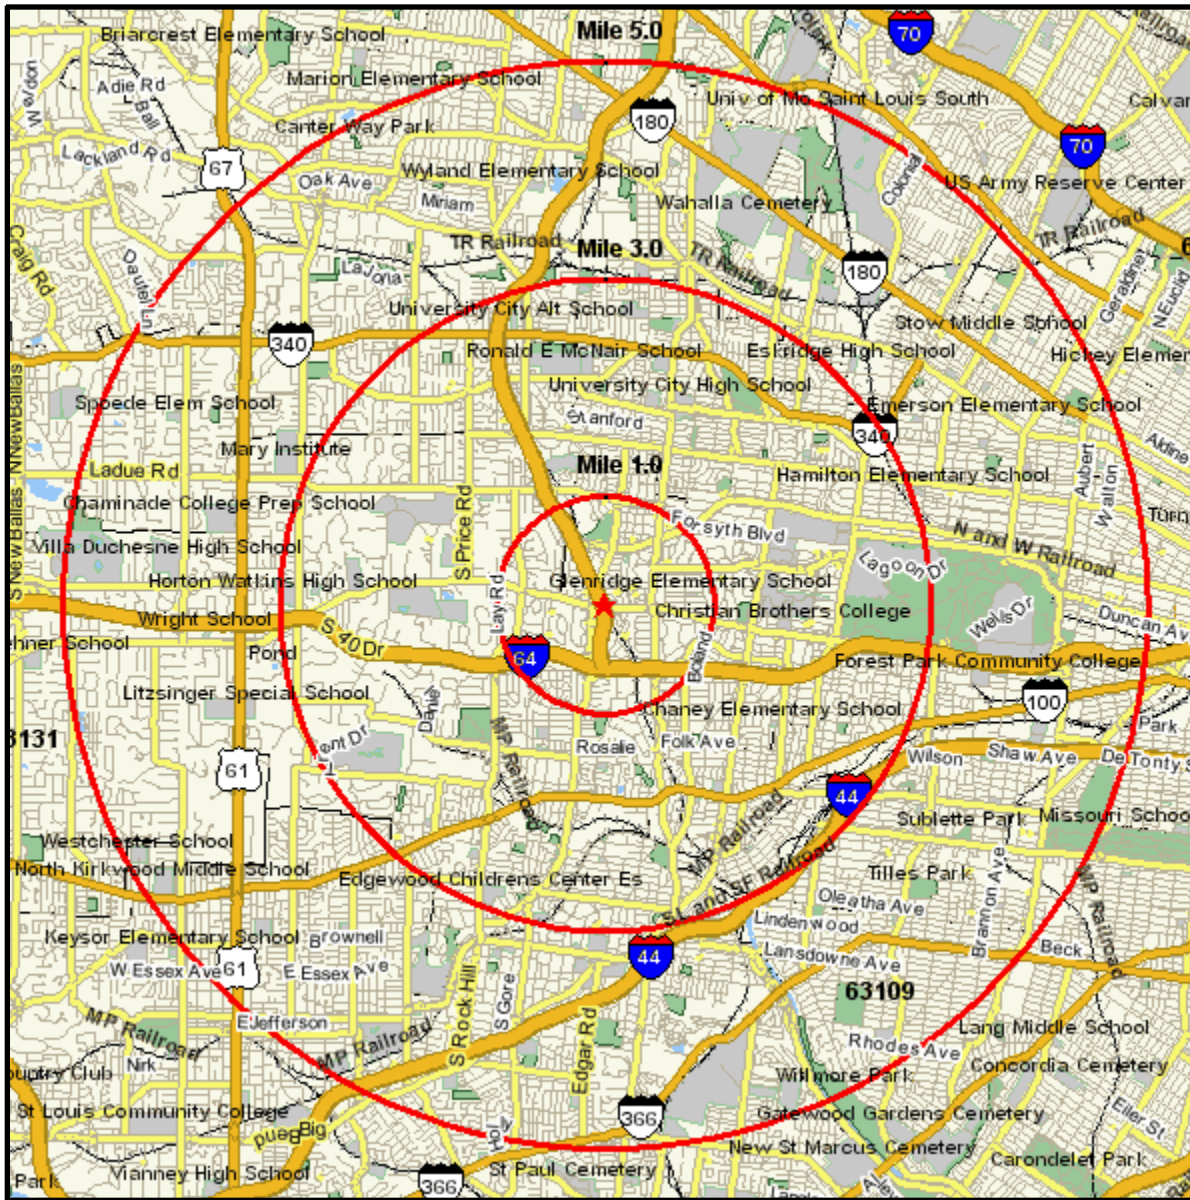

Area Map

Prepared For:

Order #: 968082168
Site: 01

8029 CLAYTON RD
SAINT LOUIS, MO 63117-1101
Coord: 38.638029, -90.343350
Radius - See Appendix for Details

Area Map

Prepared For:

Order #: 968082168
Site: 01

Appendix: Area Listing

Area Name:

Type: Radius 1

Radius Definition:

8029 CLAYTON RD	Center Point:	38.638029	-90.343350
SAINT LOUIS, MO 63117-1101	Circle/Band:	0.00 -	1.00

Area Name:

Type: Radius 2

Radius Definition:

8029 CLAYTON RD	Center Point:	38.638029	-90.343350
SAINT LOUIS, MO 63117-1101	Circle/Band:	0.00 -	3.00

Area Name:

Type: Radius 3

Radius Definition:

8029 CLAYTON RD	Center Point:	38.638029	-90.343350
SAINT LOUIS, MO 63117-1101	Circle/Band:	0.00 -	5.00