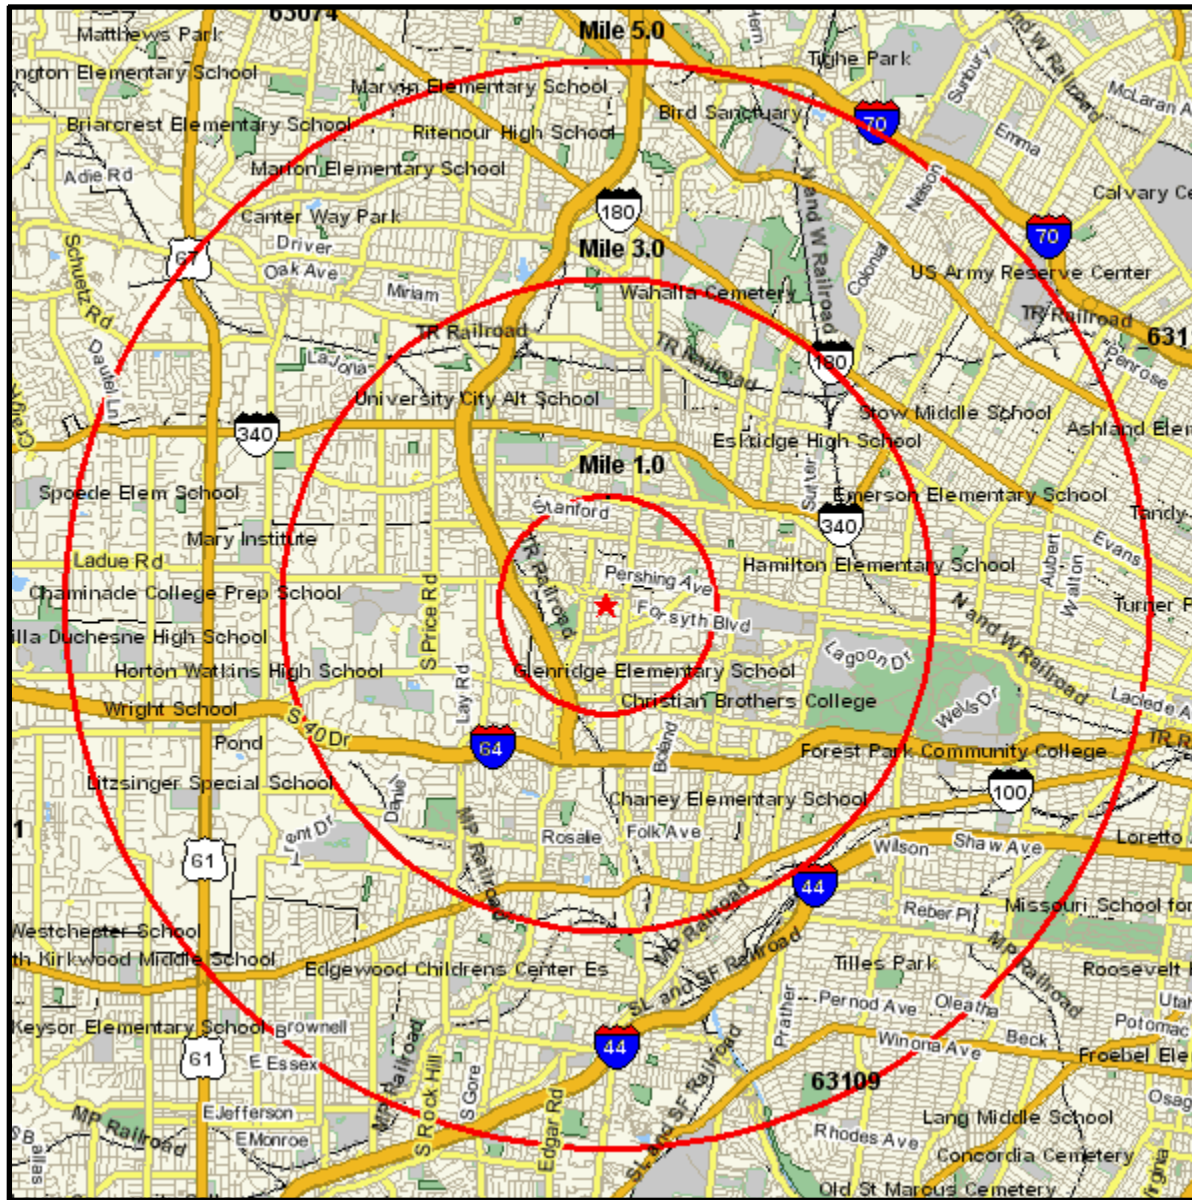

Area Map

Prepared For: 7810 Florsyth 1st Floor

Order #: 968273165
Site: 01

7810 FORSYTH BLVD
CLAYTON, MO 63105-3308
Coord: 38.650031, -90.337160
Radius - See Appendix for Details

Area Map

Prepared For: 7810 Florsyth 1st Floor

Order #: 968273165
Site: 01

Appendix: Area Listing

Area Name:

Type: Radius 1

Radius Definition:

7810 FORSYTH BLVD	Center Point:	38.650031	-90.337160
CLAYTON, MO 63105-3308	Circle/Band:	0.00 -	1.00

Area Name:

Type: Radius 2

Radius Definition:

7810 FORSYTH BLVD	Center Point:	38.650031	-90.337160
CLAYTON, MO 63105-3308	Circle/Band:	0.00 -	3.00

Area Name:

Type: Radius 3

Radius Definition:

7810 FORSYTH BLVD	Center Point:	38.650031	-90.337160
CLAYTON, MO 63105-3308	Circle/Band:	0.00 -	5.00