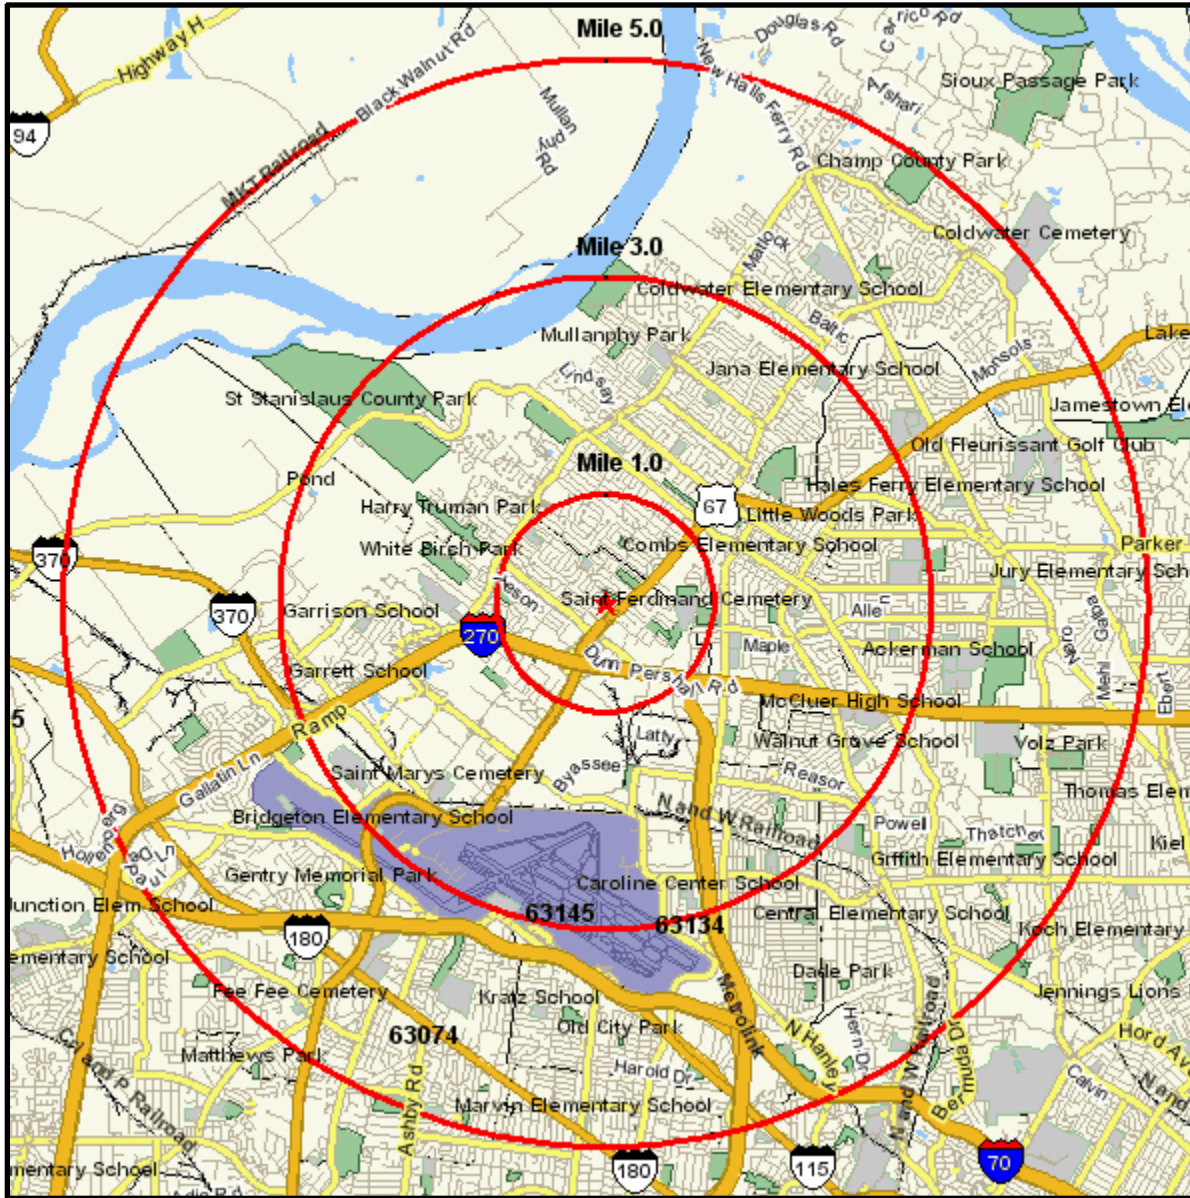

Area Map

Prepared For:

Order #: 969809078
Site: 01

7412 OLIAN DR
HAZELWOOD, MO 63042-1489
Coord: 38.786167, -90.355181
Radius - See Appendix for Details

Area Map

Prepared For:

Order #: 969809078
Site: 01

Appendix: Area Listing

Area Name:

Type: Radius 1

Radius Definition:

7412 OLIAN DR	Center Point:	38.786167	-90.355181
HAZELWOOD, MO 63042-1489	Circle/Band:	0.00 -	1.00

Area Name:

Type: Radius 2

Radius Definition:

7412 OLIAN DR	Center Point:	38.786167	-90.355181
HAZELWOOD, MO 63042-1489	Circle/Band:	0.00 -	3.00

Area Name:

Type: Radius 3

Radius Definition:

7412 OLIAN DR	Center Point:	38.786167	-90.355181
HAZELWOOD, MO 63042-1489	Circle/Band:	0.00 -	5.00