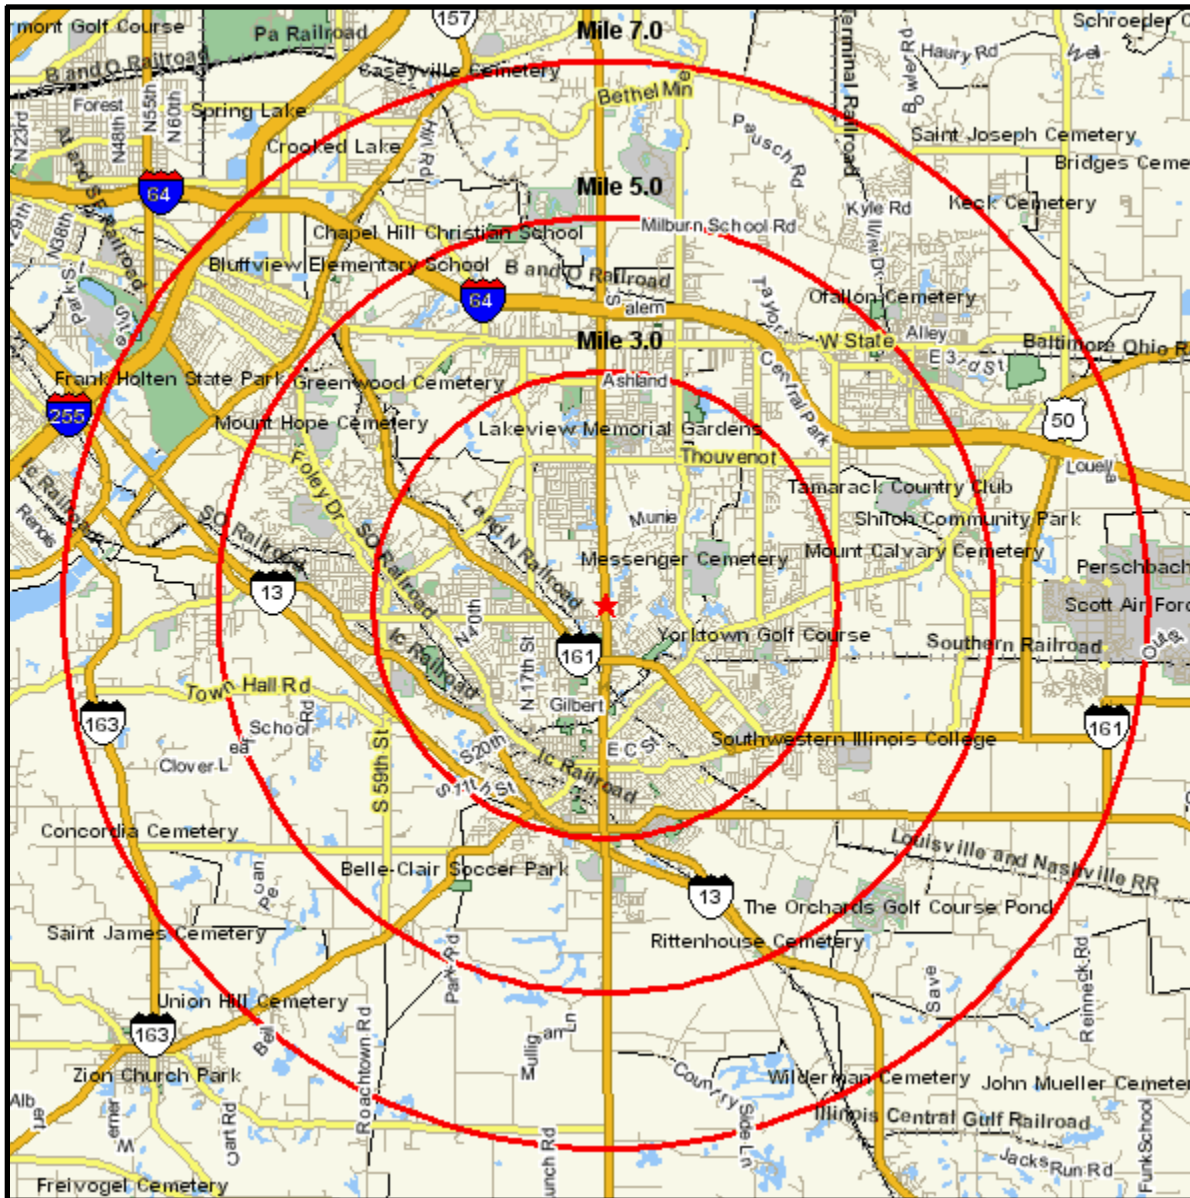

Area Map

Prepared For: 2708 N. Illinois

Order #: 968273203
Site: 01

2708 N ILLINOIS ST
SWANSEA, IL 62226-2316
Coord: 38.543980, -89.983727
Radius - See Appendix for Details

- ★ Point
- Interstate Highways
- US Highways
- State Highways
- Major Highways
- Major Roads
- Roads
- Railroads
- Landmarks
- Parks
- Hydrography
- Airports
- Zip Code

Area Map

Prepared For: 2708 N. Illinois

Order #: 968273203
Site: 01

Appendix: Area Listing

Area Name:

Type: Radius 1

Radius Definition:

2708 N ILLINOIS ST	Center Point:	38.543980	-89.983727
SWANSEA, IL 62226-2316	Circle/Band:	0.00 -	3.00

Area Name:

Type: Radius 2

Radius Definition:

2708 N ILLINOIS ST	Center Point:	38.543980	-89.983727
SWANSEA, IL 62226-2316	Circle/Band:	0.00 -	5.00

Area Name:

Type: Radius 3

Radius Definition:

2708 N ILLINOIS ST	Center Point:	38.543980	-89.983727
SWANSEA, IL 62226-2316	Circle/Band:	0.00 -	7.00