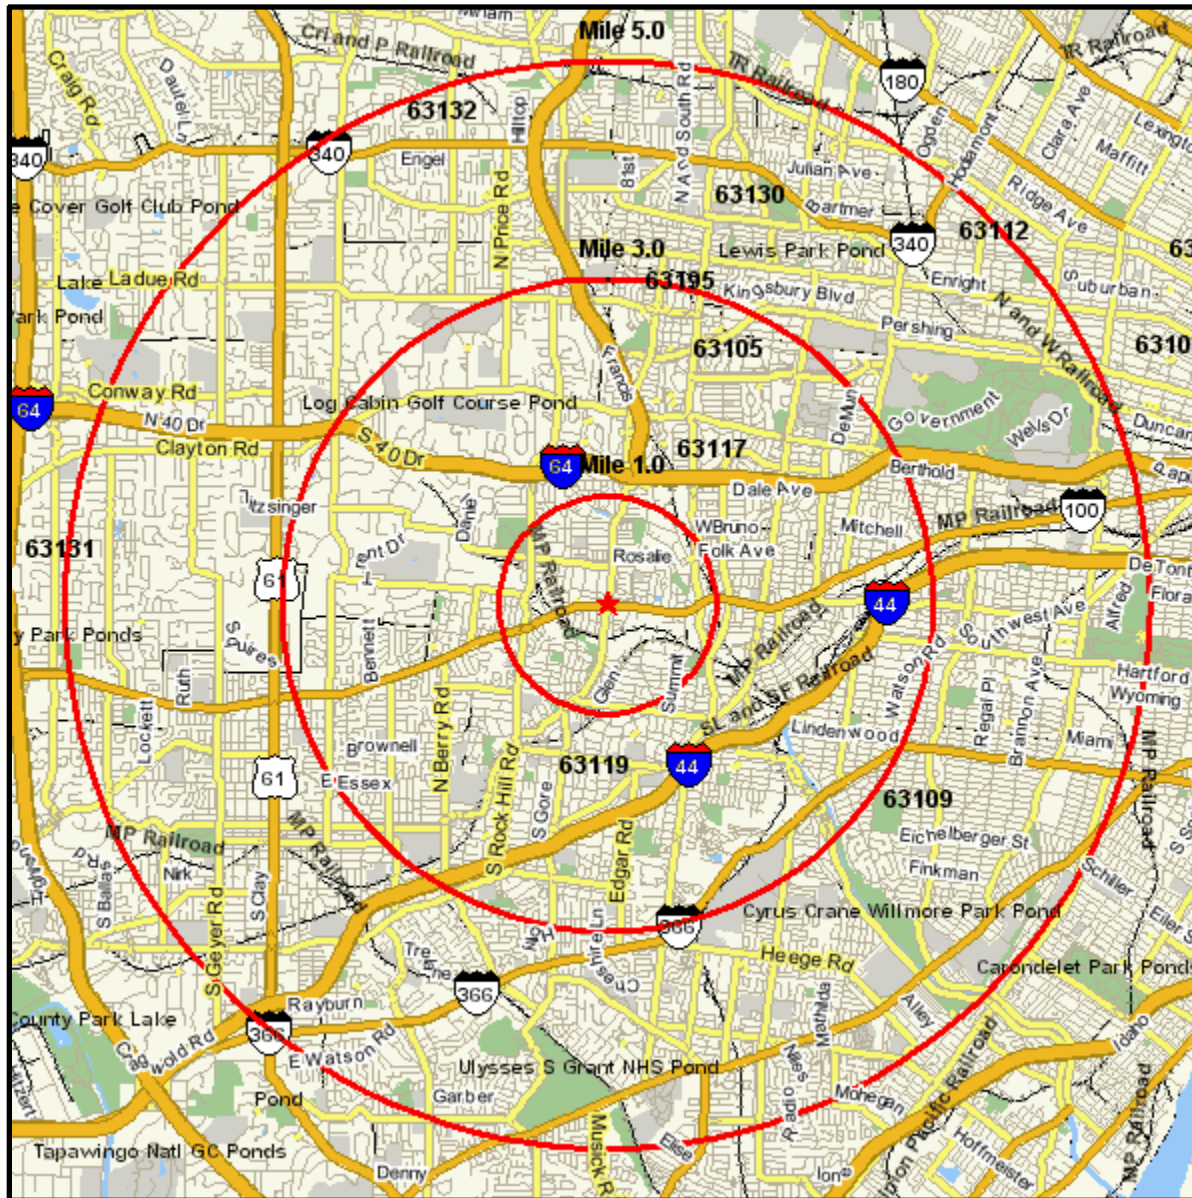

Area Map

Prepared For:

Order #: 967499821
Site: 01

MANCHESTER RD AT S BRENTWOOD
BLVD
SAINT LOUIS, MO 63101
Coord: 38.612584, -90.349337
Radius - See Appendix for Details

Area Map

Prepared For:

Order #: 967499821
Site: 01

Appendix: Area Listing

Area Name:

Type: Radius 1

Radius Definition:

MANCHESTER RD AT S BRENTWOOD BLVD
SAINT LOUIS, MO 63101

Center Point: 38.612584 -90.349337
Circle/Band: 0.00 - 1.00

Area Name:

Type: Radius 2

Radius Definition:

MANCHESTER RD AT S BRENTWOOD BLVD
SAINT LOUIS, MO 63101

Center Point: 38.612584 -90.349337
Circle/Band: 0.00 - 3.00

Area Name:

Type: Radius 3

Radius Definition:

MANCHESTER RD AT S BRENTWOOD BLVD
SAINT LOUIS, MO 63101

Center Point: 38.612584 -90.349337
Circle/Band: 0.00 - 5.00